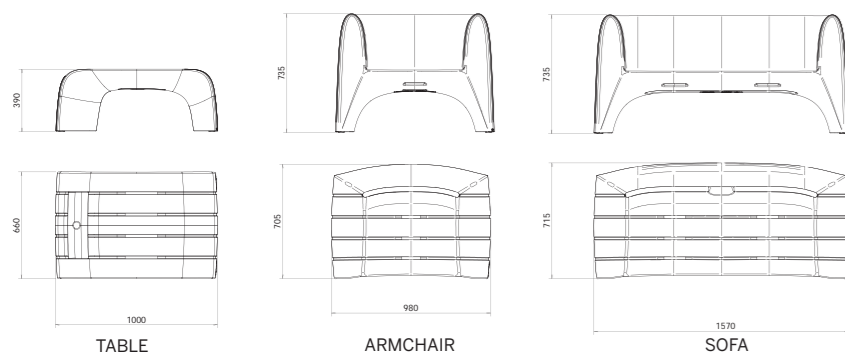

DESIGN: MOREDESIGN

GROOVE

polietilene riciclabile | recyclable polyethylene

Coffee Table COD. BOBE050 | **Armchair** COD. BOBE047 | **Sofa** COD. BOBE095

INGOMBRO (mm) / OVERALL DIMENSION (mm):
TABLE: 1000 X 660 X 390 | **ARMCHAIR:** 980 X 705 X 735 | **SOFA:** 1570 X 715 X 735

INGOMBRO (mm) / OVERALL DIMENSION (mm):
ANGELICA: H 880 X 615 X 610 | **ORLANDO:** H 485 X 820 X 935

Available colours / **Nude**

DESIGN: STUDIO THESIA PROGETTI

TOM coffee table & **DAISY** armchair
polietilene riciclabile | recyclable polyethylene
Coffee Table COD. B0BH023 | **Armchair** COD. B0BH037

INGOMBRO (mm) / OVERALL DIMENSION (mm):
PACIFICO: 1015 X 755 X 530 | **BEATO:** 515 X 490 X 460

BEATO
FORO PER CATENA
CHAIN HOLE

DESIGN: MOREDESIGN

SERENO armchair | totem
polietilene riciclabile | recyclable polyethylene
Armchair COD. B0BB585

INGOMBRO (mm) / OVERALL DIMENSION (mm):
JOHN: 450 X 635 X 780

OPTIONAL
LIGHTING KIT INDOOR (IP20) _ M050010
LIGHTING KIT OUTDOOR (IP44 / IP67) _ M050000

DESIGN: CROUSCALOGERO

SWAP upside down lamp
polietilene riciclabile | recyclable polyethylene
Lamp/Table COD. B0C2025