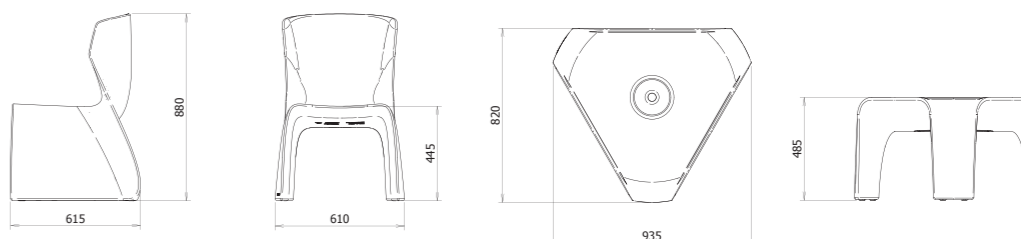

DESIGN: MOREDESIGN

GROOVE

polietilene riciclabile | recyclable polyethylene

Coffee Table COD. BOBE050 | **Armchair** COD. BOBE047 | **Sofa** COD. BOBE095

INGOMBRO (mm) / OVERALL DIMENSION (mm):
TABLE: 1000 X 660 X 390 | **ARMCHAIR:** 980 X 705 X 735 | **SOFA:** 1570 X 715 X 735

INGOMBRO (mm) / OVERALL DIMENSION (mm):
ANGELICA: H 880 X 615 X 610 | **ORLANDO:** H 485 X 820 X 935

Available colours / **Nude**

DESIGN: STUDIO THESIA PROGETTI

TOM coffee table & **DAISY** armchair
polietilene riciclabile | recyclable polyethylene
Coffee Table COD. B0BH023 | **Armchair** COD. B0BH037

INGOMBRO (mm) / OVERALL DIMENSION (mm):
TOM: 640 X 435 X 455 | **DAISY:** 715 X 540 X 720

TOM | DAISY
FORO SUL FONDO PER RIPIEMIMENTO CON SABBIA O ALTRO MATERIALE ZAVORRA
HOLE AT BOTTOM FOR FILLING WITH SAND OR OTHER BALLAST MATERIAL

INGOMBRO (mm) / OVERALL DIMENSION (mm):
JOHN: 450 X 635 X 780

OPTIONAL
LIGHTING KIT INDOOR (IP20) _ M050010
LIGHTING KIT OUTDOOR (IP44 / IP67) _ M050000

DESIGN: CROUSCALOGERO

SWAP upside down lamp
polietilene riciclabile | recyclable polyethylene
Lamp/Table COD. B0C2025