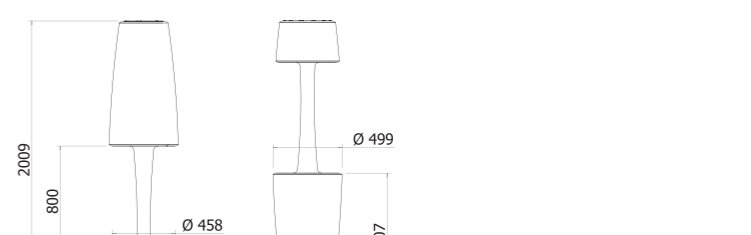

INGOMBRO (mm) / OVERALL DIMENSION (mm):
HHC: 1350 X 1350 X 410

OPTIONAL
LIGHTING KIT INDOOR (IP20) _ M050010
LIGHTING KIT OUTDOOR (IP44 / IP67) _ M050000

DESIGN: MARIO MAZZER

JOHN chair
polietilene riciclabile | recyclable polyethylene
Chair COD. B0BC040

INGOMBRO (mm) / OVERALL DIMENSION (mm):
JOHN: 450 X 635 X 780

OPTIONAL
LIGHTING KIT INDOOR (IP20) _ M050010
LIGHTING KIT OUTDOOR (IP44 / IP67) _ M050000

DESIGN: CROUSCALOGERO

SWAP upside down lamp
polietilene riciclabile | recyclable polyethylene
Lamp/Table COD. B0C2025

INGOMBRO (mm) / OVERALL DIMENSION (mm):
SWAP: Ø 500 X 2010

* MIN. 5 PCS PER COLOUR
Available colours / Lighting:
Neutral, Green, Orange, Purple

PIASTRA IN ACCIAIO STAINLESS STEEL PLATE

SWAP È FORNITA DI SERIE CON PIASTRA IN ACCIAIO INOX E KIT ILLUMINAZIONE A LED
SWAP IS STANDARD SUPPLIED WITH STAINLESS STEEL PLATE AND LED LIGHTING KIT