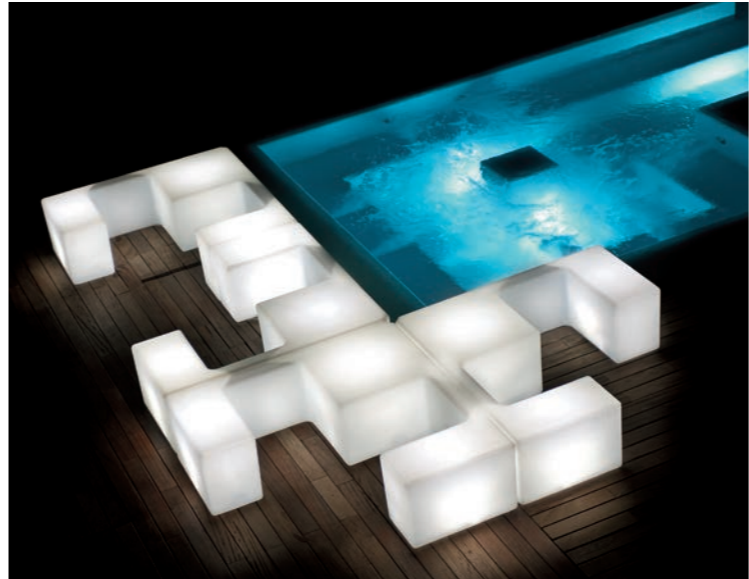

INGOMBRO (mm) / OVERALL DIMENSION (mm):
PACIFICO: 1015 X 755 X 530 | **BEATO:** 515 X 490 X 460

BEATO
FORO PER CATENA
CHAIN HOLE

DESIGN: MOREDESIGN

SERENO armchair | totem
polietilene riciclabile | recyclable polyethylene
Armchair COD. B0BB585

INGOMBRO (mm) / OVERALL DIMENSION (mm):
SERENO: 1000 X 990 X 1485

OPTIONAL
LIGHTING KIT INDOOR (IP20) _ M050010
LIGHTING KIT OUTDOOR (IP44 / IP67) _ M050000

DESIGN: MARCO COCCO

HAPPY HOUR CROSS
polietilene riciclabile | recyclable polyethylene
Lounge System COD. B0BB020