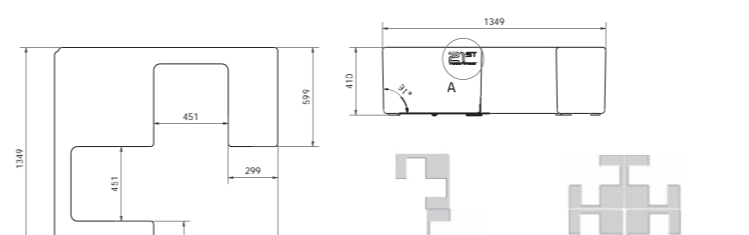

INGOMBRO (mm) / OVERALL DIMENSION (mm):
SERENO: 1000 X 990 X 1485

OPTIONAL
LIGHTING KIT INDOOR (IP20) _ M050010
LIGHTING KIT OUTDOOR (IP44 / IP67) _ M050000

DESIGN: MARCO COCCO

HAPPY HOUR CROSS
polietilene riciclabile | recyclable polyethylene
Lounge System COD. B0BB020

INGOMBRO (mm) / OVERALL DIMENSION (mm):
HHC: 1350 X 1350 X 410

OPTIONAL
LIGHTING KIT INDOOR (IP20) _ M050010
LIGHTING KIT OUTDOOR (IP44 / IP67) _ M050000

DESIGN: MARIO MAZZER

JOHN chair
polietilene riciclabile | recyclable polyethylene
Chair COD. B0BC040

INGOMBRO (mm) / OVERALL DIMENSION (mm):
JOHN: 450 X 635 X 780

OPTIONAL
LIGHTING KIT INDOOR (IP20) _ M050010
LIGHTING KIT OUTDOOR (IP44 / IP67) _ M050000

DESIGN: CROUSCALOGERO

SWAP upside down lamp
polietilene riciclabile | recyclable polyethylene
Lamp/Table COD. B0C2025

INGOMBRO (mm) / OVERALL DIMENSION (mm):
SWAP: Ø 500 X 2010

* MIN. 5 PCS PER COLOUR
Available colours / Lighting:
Neutral, Green, Orange, Purple

PIASTRA IN ACCIAIO STAINLESS STEEL PLATE

SWAP È FORNITA DI SERIE CON PIASTRA IN ACCIAIO INOX E KIT ILLUMINAZIONE A LED
SWAP IS STANDARD SUPPLIED WITH STAINLESS STEEL PLATE AND LED LIGHTING KIT