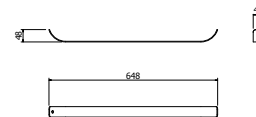

Modular

Pieces per
Packaging

Recyclable

INGOMBRO (mm) / OVERALL DIMENSION (mm): **260 X 130 X 250**

COMPOSITION EXAMPLE

OPTIONAL
STAFFA VERNICIATA BIANCA
WHITE PAINTED BRACKET

SINGLE GIFT PACKAGING

AVAILABLE COLOURS / NUDE