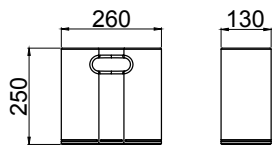

Modular

Pieces per
Packaging

Recyclable

INGOMBRO (mm) / OVERALL DIMENSION (mm): **260 X 130 X 250**

COMPOSITION EXAMPLE

OPTIONAL
STAFFA VERNICIATA BIANCA
WHITE PAINTED BRACKET

SINGLE GIFT PACKAGING

AVAILABLE COLOURS / NUDE