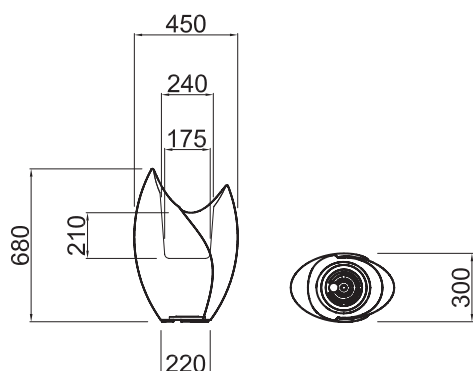

# TWENTYFIRST

DESIGN FROM A NEW CENTURY

**TAO** LIGHTING COLLECTION

medium\_ **BOA3033**

tall\_ **BOA3047**

**TAO TWIN**

**LIGHTING KIT:**  
INDOOR IP 20  
OUTDOOR IP 44 / IP 67

**PIASTRA DI ANCORAGGIO IN INOX**  
DISPONIBILE SU RICHIESTA  
IN DIVERSE FORME E DIMENSIONI  
**STAINLESS STEEL ANCHOR PLATE**  
AVAILABLE UPON REQUEST  
IN DIFFERENT SHAPES AND DIMENSIONS