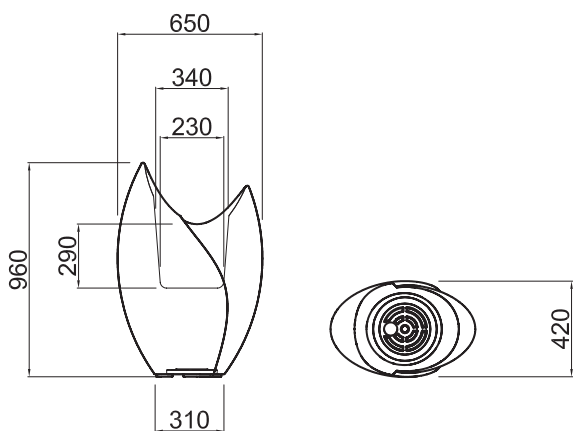

# TWENTYFIRST

DESIGN FROM A NEW CENTURY

**TAO** LIGHTING COLLECTION

medium\_ **BOA3033**

tall\_ **BOA3047**

**TAO TWIN**

**LIGHTING KIT:**  
INDOOR IP 20  
OUTDOOR IP 44 / IP 67

**PIASTRA DI ANCORAGGIO IN INOX**  
DISPONIBILE SU RICHIESTA  
IN DIVERSE FORME E DIMENSIONI  
**STAINLESS STEEL ANCHOR PLATE**  
AVAILABLE UPON REQUEST  
IN DIFFERENT SHAPES AND DIMENSIONS