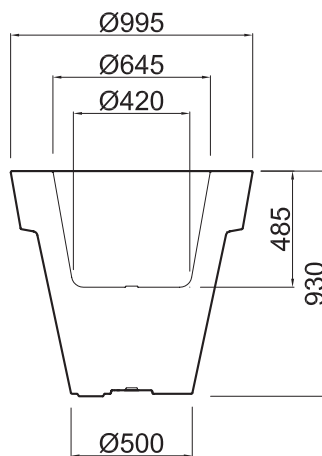

## MIRAGE LIGHTING COLLECTION

short\_ **B080028**

tall\_ **B080046**

medium\_ **B080037**

**LIGHTING KIT:**  
INDOOR IP 20  
OUTDOOR IP 44 / IP 67

**PIASTRA DI ANCORAGGIO IN INOX**  
DISPONIBILE SU RICHIESTA  
IN DIVERSE FORME E DIMENSIONI  
**STAINLESS STEEL ANCHOR PLATE**  
AVAILABLE UPON REQUEST  
IN DIFFERENT SHAPES AND DIMENSIONS

AVAILABLE SHAPES

INSTALLATION EXAMPLE