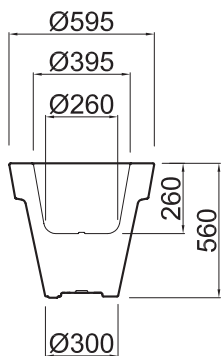

## MIRAGE LIGHTING COLLECTION

short\_ **B080028**

tall\_ **B080046**

medium\_ **B080037**

**LIGHTING KIT:**  
INDOOR IP 20  
OUTDOOR IP 44 / IP 67

**PIASTRA DI ANCORAGGIO IN INOX**  
DISPONIBILE SU RICHIESTA  
IN DIVERSE FORME E DIMENSIONI  
**STAINLESS STEEL ANCHOR PLATE**  
AVAILABLE UPON REQUEST  
IN DIFFERENT SHAPES AND DIMENSIONS