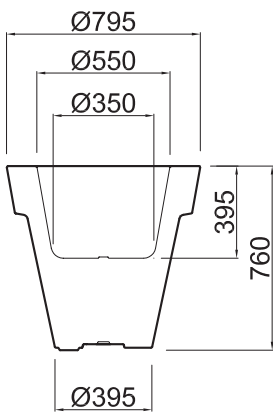

## MIRAGE LIGHTING COLLECTION

short\_ **B080028**

tall\_ **B080046**

medium\_ **B080037**

**LIGHTING KIT:**  
INDOOR IP 20  
OUTDOOR IP 44 / IP 67

**PIASTRA DI ANCORAGGIO IN INOX**  
DISPONIBILE SU RICHIESTA  
IN DIVERSE FORME E DIMENSIONI  
**STAINLESS STEEL ANCHOR PLATE**  
AVAILABLE UPON REQUEST  
IN DIFFERENT SHAPES AND DIMENSIONS

AVAILABLE SHAPES

INSTALLATION EXAMPLE