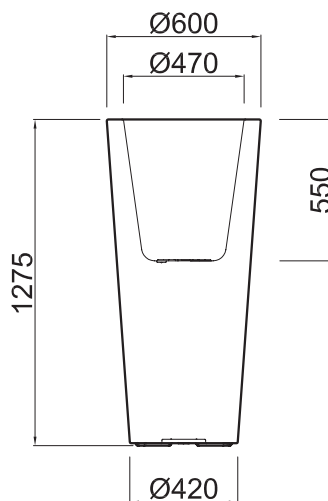

TWENTYFIRST

DESIGN FROM A NEW CENTURY

HILO LIGHTING COLLECTION

medium_ **BOA8040**

high_ **BOA8065**

tall_ **BOA8056**

LIGHTING KIT:
INDOOR IP 20
OUTDOOR IP 44 / IP 67

PIASTRA DI ANCORAGGIO IN INOX
DISPONIBILE SU RICHIESTA
IN DIVERSE FORME E DIMENSIONI
STAINLESS STEEL ANCHOR PLATE
AVAILABLE UPON REQUEST
IN DIFFERENT SHAPES AND DIMENSIONS