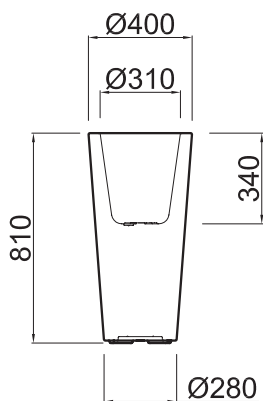

TWENTYFIRST

DESIGN FROM A NEW CENTURY

HILO LIGHTING COLLECTION

medium_ **BOA8040**

high_ **BOA8065**

tall_ **BOA8056**

LIGHTING KIT:
INDOOR IP 20
OUTDOOR IP 44 / IP 67

PIASTRA DI ANCORAGGIO IN INOX
DISPONIBILE SU RICHIESTA
IN DIVERSE FORME E DIMENSIONI
STAINLESS STEEL ANCHOR PLATE
AVAILABLE UPON REQUEST
IN DIFFERENT SHAPES AND DIMENSIONS