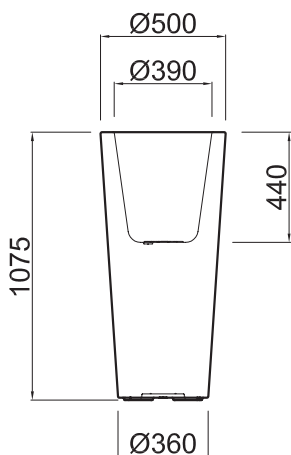

TWENTYFIRST

DESIGN FROM A NEW CENTURY

HILO LIGHTING COLLECTION

medium_ **BOA8040**

high_ **BOA8065**

tall_ **BOA8056**

LIGHTING KIT:
INDOOR IP 20
OUTDOOR IP 44 / IP 67

PIASTRA DI ANCORAGGIO IN INOX
DISPONIBILE SU RICHIESTA
IN DIVERSE FORME E DIMENSIONI
STAINLESS STEEL ANCHOR PLATE
AVAILABLE UPON REQUEST
IN DIFFERENT SHAPES AND DIMENSIONS