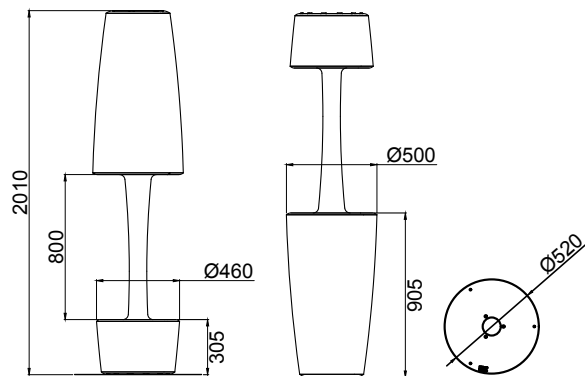

DESIGN: CROUSCALOGERO
polietilene riciclabile | recyclable polyethylene

SWAP UPSIDE DOWN LAMP

COD. BOC2025

Indoor

Outdoor

Residential

Contract

Pieces per
Packaging

Lighting
(LED TUBE)

Recyclable

INGOMBRO (mm) / OVERALL DIMENSION (mm): **Ø 520x2010**

PIASTRA IN ACCIAIO
STAINLESS STEEL PLATE

SWAP È FORNITA DI SERIE CON PIASTRA IN ACCIAIO INOX E KIT ILLUMINAZIONE A LED
SWAP IS STANDARD SUPPLIED WITH STAINLESS STEEL PLATE AND LED LIGHTING KIT