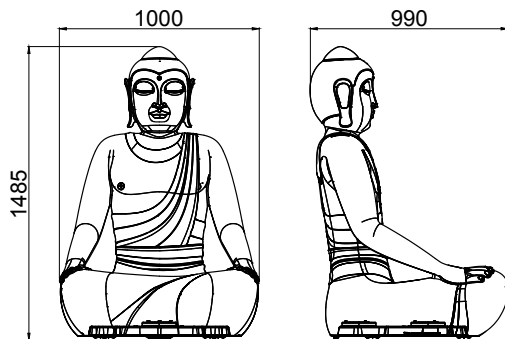

Contract

Pieces per
Packaging

Lighting ●

Recyclable

INGOMBRO (mm) / OVERALL DIMENSION (mm): **1000x990x1485**

OPTIONAL

LIGHTING KIT OUTDOOR (IP44 / IP67) ●

SERENO PUO' OSPITARE UNO o DUE KIT ILLUMINAZIONE
SERENO CAN HOUSE ONE or TWO LIGHTING KITS