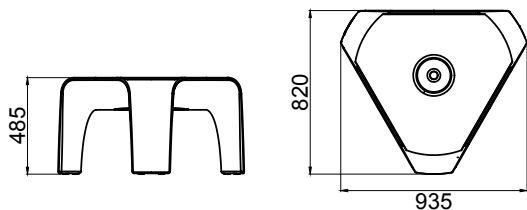

INGOMBRO (mm) / OVERALL DIMENSION (mm): **H 485 X 820 X 935**

AVAILABLE COLOURS / NUDE

ANTHRACITE

MANDARIN

TURTLEDOVE

WHITE

ON REQUEST

AVIATOR