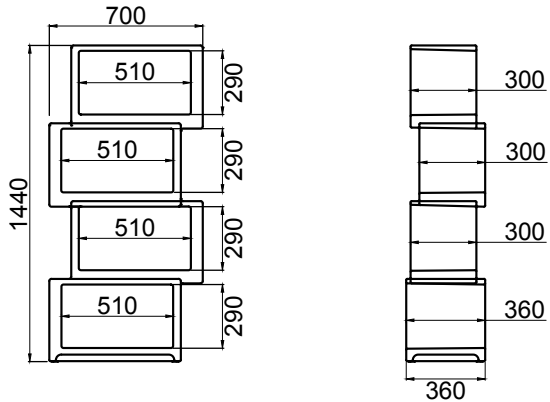

Pieces per
Packaging

Recyclable

INGOMBRO (mm) / OVERALL DIMENSION (mm): **700 X 360 X 1445**

COMPOSITION EXAMPLE

PORTATA MAX

RIPIANO INFERIORE: 15 KG DISTRIBUITI

ALTRI RIPIANI: 8 KG DISTRIBUITI

MAX LOAD

LOWER SHELF: 15 KG DISTRIBUTED

OTHER SHELVES: 8 KG DISTRIBUTED

AVAILABLE COLOURS / NUDE

ANTHRACITE

WHITE

MANDARIN

TURTLEDOVE

ON REQUEST