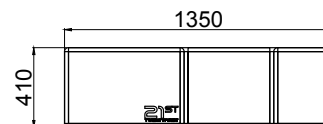

Pieces per
Packaging

Modular

Lighting ●

Recyclable

INGOMBRO (mm) / OVERALL DIMENSION (mm): **1350 x 1350 x 410**

OPTIONAL

LIGHTING KIT INDOOR (IP20) ●

LIGHTING KIT OUTDOOR (IP44 / IP67) ●