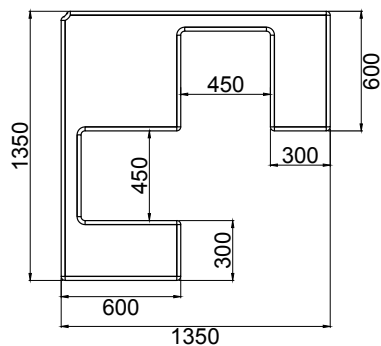

Pieces per
Packaging

Modular

Lighting ●

Recyclable

INGOMBRO (mm) / OVERALL DIMENSION (mm): **1350 x 1350 x 410**

OPTIONAL

LIGHTING KIT INDOOR (IP20) ●

LIGHTING KIT OUTDOOR (IP44 / IP67) ●