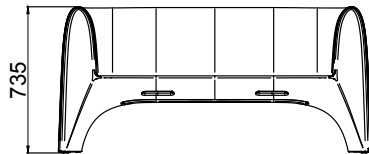

Contract

Pieces per
Packaging

Recyclable

INGOMBRO (mm) / OVERALL DIMENSION (mm): **1570 X 715 X 735**

OPTIONAL
CUSCINO BIANCO PERLATO PER OUTDOOR
OUTDOOR PEARL WHITE CUSHION

AVAILABLE COLOURS / NUDE

ANTHRACITE