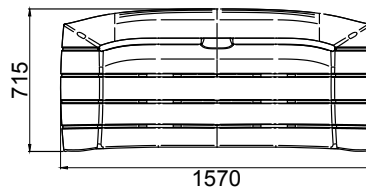

Contract

Pieces per
Packaging

Recyclable

INGOMBRO (mm) / OVERALL DIMENSION (mm): **1570 X 715 X 735**

OPTIONAL
CUSCINO BIANCO PERLATO PER OUTDOOR
OUTDOOR PEARL WHITE CUSHION

AVAILABLE COLOURS / NUDE

ANTHRACITE