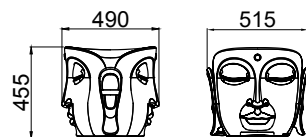

Pieces per
Packaging

Lighting ●

Recyclable

INGOMBRO (mm) / OVERALL DIMENSION (mm): **515 x 490 x 455**

FORO PER CATENA | CHAIN HOLE

OPTIONAL
LIGHTING KIT OUTDOOR (IP44 / IP67) ●

AVAILABLE COLOURS / NUDE

NEUTRAL