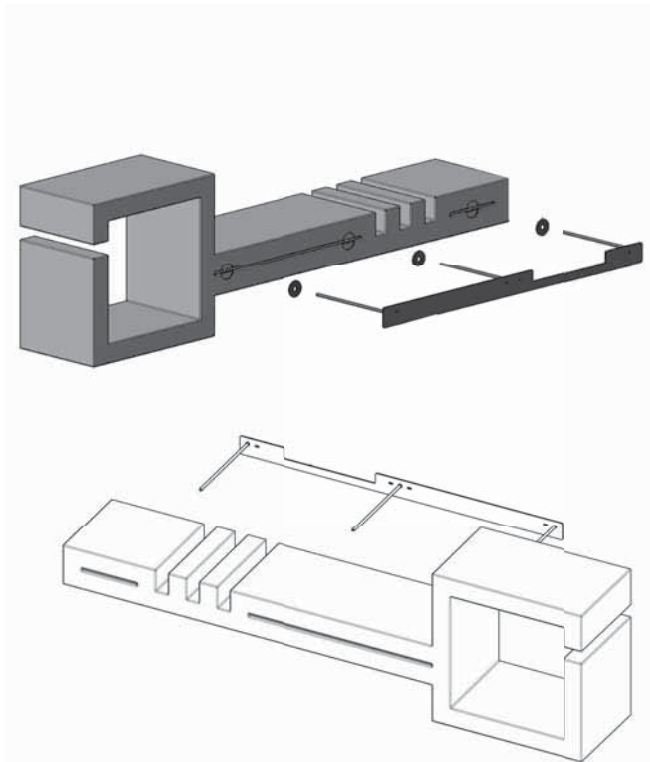

18_

FISSAGGIO A PARETE
WALL HANGING