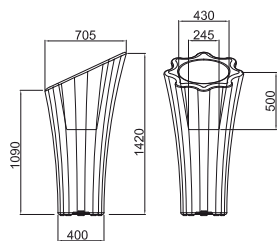

medium_ **B080037**

tall_ **B080046**

PIASTRA INOX

DISPONIBILE SU RICHIESTA (Pag. 116)

STAINLESS STEEL PLATE

AVAILABLE UPON REQUEST (Page 116)

91_

TWENTYFIRST TAO

TWENTYFIRST **CARRE**

Dressed & Lighting Collection

100_

short_ **B085025**

PIASTRA INOX
DISPONIBILE SU RICHIESTA (Pag. 116)
STAINLESS STEEL PLATE
AVAILABLE UPON REQUEST (Page 116)

TWENTYFIRST MARGHERITA

Dressed & Lighting Collection

104_

high_ **B030070**

PIASTRA INOX
DISPONIBILE SU RICHIESTA (Pag. 116)
STAINLESS STEEL PLATE
AVAILABLE UPON REQUEST (Page 116)

TWENTYFIRST
SHAPES DETAILS DESIGN FROM A NEW CENTURY

TWENTYFIRST
DRESSED DESIGN FROM A NEW CENTURY