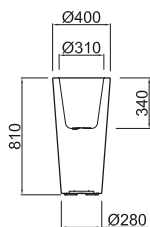

TWENTYFIRST HILO

Dressed & Lighting Collection

medium_ **BOA8040**

74_