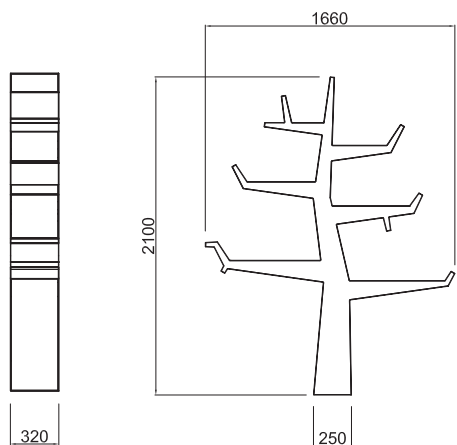

Biblioteca Adelphi 3

*Manoscritto trovato
a
Saragozza*

Jan Potocki

NUI

CA

TWENTYFIRST
INTERIOR LIVING DESIGN FROM A NEW CENTURY
DRESSED COLLECTION

TWENTYFIRST WINTER TREE

Interior Living