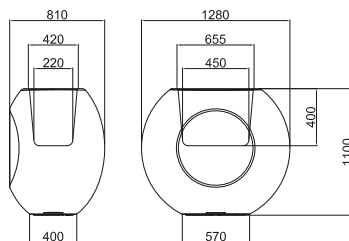

STAINLESS STEEL PLATE

AVAILABLE UPON REQUEST (Page 116)

TWENTYFIRST ALBORAN

Dressed & Lighting Collection

short_BOA0028

86_

medium_BOA0038

tall_BOA0056