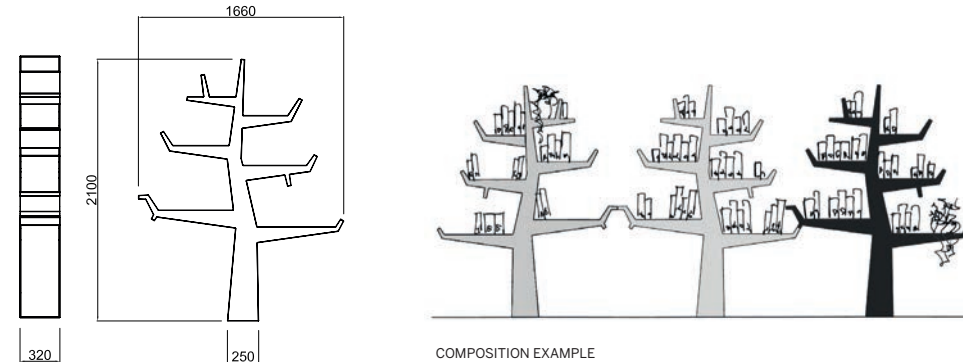

WINTERTREE bookshelf

resina sintetica, laccatura con vernici atossiche | synthetic resin, lacquering with non-toxic paints

Bookshelf COD. B0B30D5

INGOMBRO (mm) / OVERALL DIMENSION (mm):
WINTERTREE: 1660 X 320 X 2100