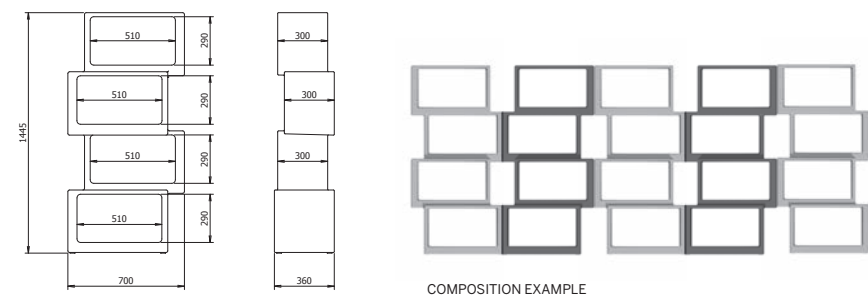

Available colours / Nude

Available colours /Dressed

PORTATA MAX
RIPIANO INFERIORE: 15 KG DISTRIBUITI
ALTRI RIPIANI: 8 KG DISTRIBUITI
MAX LOAD
LOWER SHELF: 15 KG DISTRIBUTED
OTHER SHELVES: 8 KG DISTRIBUTED

DESIGN: ITALO PERTICHINI