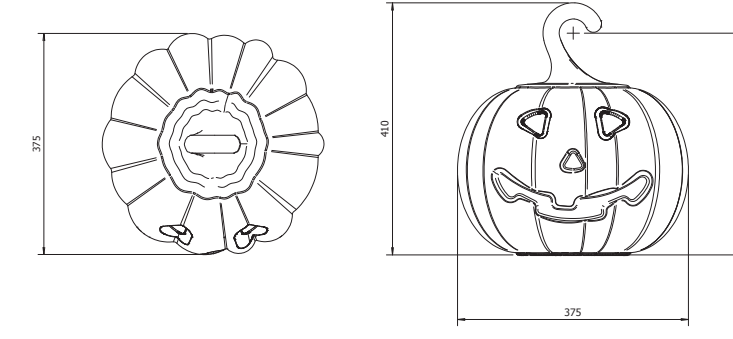

Available colours /Lighting

KIT ILLUMINAZIONE DISPONIBILI:
AVAILABLE LIGHTING KITS:

LIGHTING KIT STANDARD
INDOOR IP20
M050010 00002
OUTDOOR IP44
M050000 00002

LED KIT - WHITE
INDOOR IP20
M050185 00002
OUTDOOR IP44
M050170 00002

LED KIT - RGB
INDOOR IP20
M050185 00002
OUTDOOR IP44
M050180 00002

REMOTE CONTROLLER
ONLY FOR RGB LED KIT
M05A000