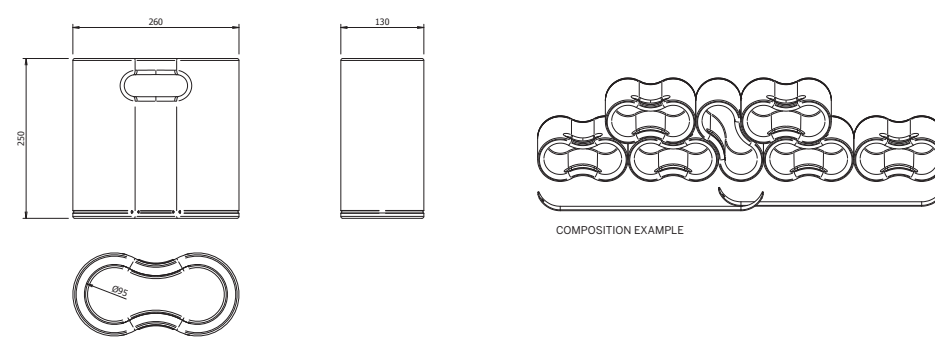

Available colours / Nude

OPTIONAL
STAFFA VERNICIATA BIANCA
WHITE PAINTED BRACKET
SINGLE GIFT PACKAGING

DESIGN: MARCO COCCO