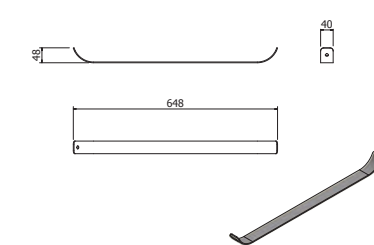

DESIGN: MARIO MAZZER

META bookshelf

polietilene riciclabile | recyclable polyethylene

Bookshelf COD. B0BB570

INGOMBRO (mm) / OVERALL DIMENSION (mm):
META: 700 X 360 X 1445

Available colours / Nude

Available colours /Dressed

PORTATA MAX
RIPIANO INFERIORE: 15 KG DISTRIBUITI
ALTRI RIPIANI: 8 KG DISTRIBUITI
MAX LOAD
LOWER SHELF: 15 KG DISTRIBUTED
OTHER SHELVES: 8 KG DISTRIBUTED

DESIGN: ITALO PERTICHINI

DANGO coat-stand

polietilene riciclabile | recyclable polyethylene

Coat-stand COD. B0B60A5

INGOMBRO (mm) / OVERALL DIMENSION (mm):
DANGO: 600 X 600 X 1685

Available colours / Nude

Available colours /Lighting

DESIGN: CROUSCALOGERO

AMEBA bottle rack

polietilene riciclabile | recyclable polyethylene

Bottle rack COD. B0C0250

INGOMBRO (mm) / OVERALL DIMENSION (mm):
AMEBA: 260 X 130 X 250

Available colours / Nude

OPTIONAL
STAFFA VERNICIATA BIANCA
WHITE PAINTED BRACKET
SINGLE GIFT PACKAGING

DESIGN: MARCO COCCO

JACK

polietilene riciclabile | recyclable polyethylene

Lamp/Pumpkin COD. B0BG020

INGOMBRO (mm) / OVERALL DIMENSION (mm):
JACK: Ø 375 X H 410

Available colours /Lighting

KIT ILLUMINAZIONE DISPONIBILI:
AVAILABLE LIGHTING KITS:

LIGHTING KIT STANDARD
INDOOR IP20
M050010 00002
OUTDOOR IP44
M050000 00002

LED KIT - WHITE
INDOOR IP20
M050185 00002
OUTDOOR IP44
M050170 00002

LED KIT - RGB
INDOOR IP20
M050185 00002
OUTDOOR IP44
M050180 00002

REMOTE CONTROLLER
ONLY FOR RGB LED KIT
M05A000