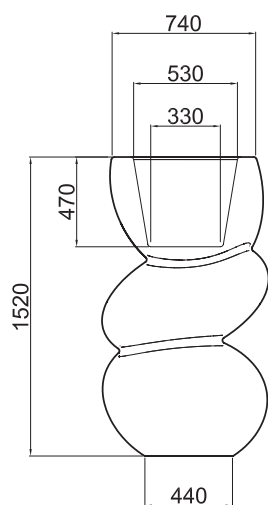

TWENTYFIRST

DESIGN FROM A NEW CENTURY

CAPRICE

Dressed Collection

tall_ **BOA6050**

high_ **BOA6075**

PIASTRA DI ANCORAGGIO IN INOX
 DISPONIBILE SU RICHIESTA
 IN DIVERSE FORME E DIMENSIONI
STAINLESS STEEL ANCHOR PLATE
 AVAILABLE UPON REQUEST
 IN DIFFERENT SHAPES AND DIMENSIONS

AVAILABLE SHAPES

INSTALLATION EXAMPLE

COLORI LACCATI

DRESSED COLOURS

white

red

black

cream