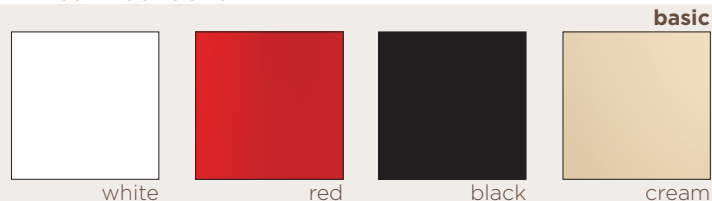

TWENTYFIRST

DESIGN FROM A NEW CENTURY

CAPRICE

Dressed Collection

tall_ **BOA6050**

high_ **BOA6075**

PIASTRA DI ANCORAGGIO IN INOX
 DISPONIBILE SU RICHIESTA
 IN DIVERSE FORME E DIMENSIONI
STAINLESS STEEL ANCHOR PLATE
 AVAILABLE UPON REQUEST
 IN DIFFERENT SHAPES AND DIMENSIONS

AVAILABLE SHAPES

INSTALLATION EXAMPLE

COLORI LACCATI

DRESSED COLOURS

white

red

black

cream