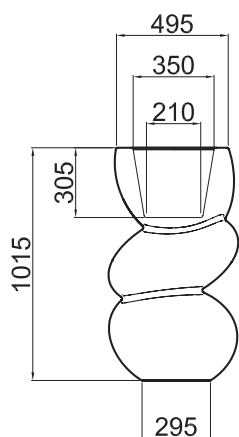

TWENTYFIRST

DESIGN FROM A NEW CENTURY

CAPRICE

Dressed Collection

tall_ **BOA6050**

high_ **BOA6075**

PIASTRA DI ANCORAGGIO IN INOX
 DISPONIBILE SU RICHIESTA
 IN DIVERSE FORME E DIMENSIONI
STAINLESS STEEL ANCHOR PLATE
 AVAILABLE UPON REQUEST
 IN DIFFERENT SHAPES AND DIMENSIONS