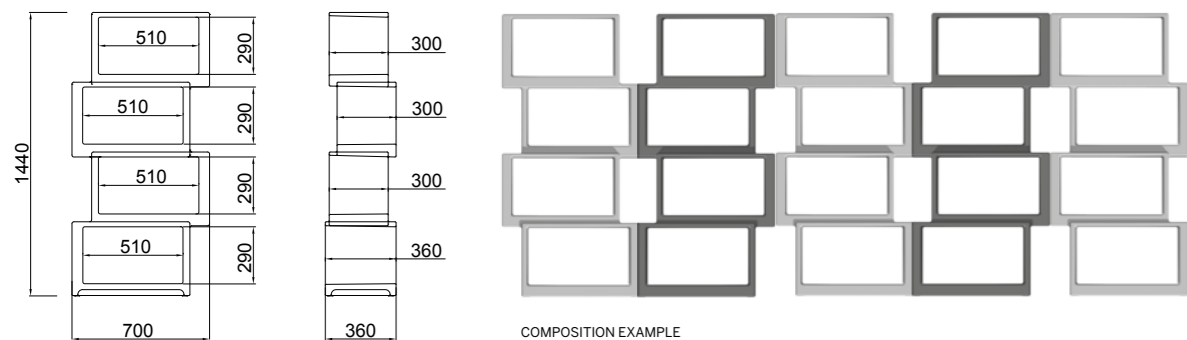

PORTATA MAX
RIPIANO INFERIORE: 15 KG DISTRIBUITI
ALTRI RIPIANI: 8 KG DISTRIBUITI
MAX LOAD
LOWER SHELF: 15 KG DISTRIBUTED
OTHER SHELVES: 8 KG DISTRIBUTED

Available colours / **Nude**

Available colours / **Dressed**

DESIGN: ITALO PERTICHINI