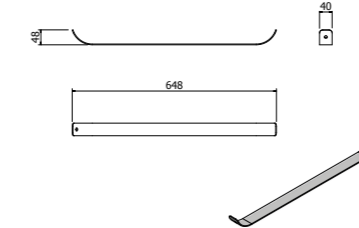

OPTIONAL
STAFFA VERNICIATA BIANCA
WHITE PAINTED BRACKET
SINGLE GIFT PACKAGING

Available colours / **Nude**