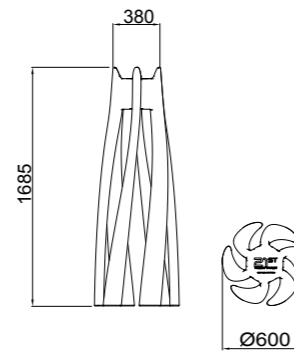

Available colours / **Nude**