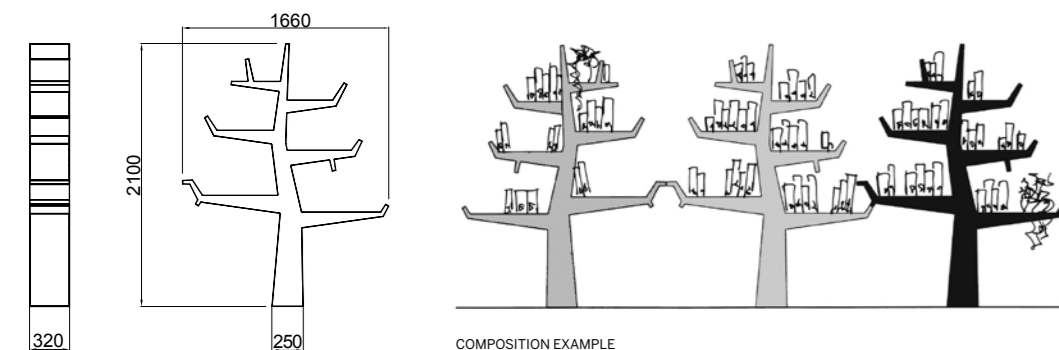

WINTERTREE bookshelf

resina sistetica, laccatura con vernici atossiche | synthetic resin, lacquering with non-toxic paints

Bookshelf COD. B0B30D5

INGOMBRO (mm) / OVERALL DIMENSION (mm):
WINTERTREE: 1660 X 320 X 2100