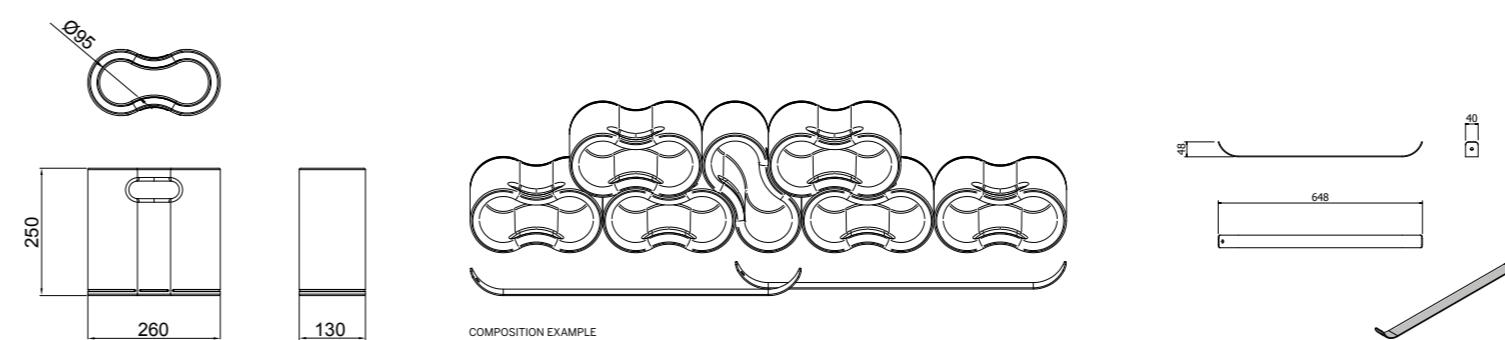

DESIGN: MARIO MAZZER

META bookshelf

polietilene riciclabile | recyclable polyethylene

Bookshelf COD. B0BB570

INGOMBRO (mm) / OVERALL DIMENSION (mm):
META: 700 X 360 X 1445

PORTATA MAX
RIPIANO INFERIORE: 15 KG DISTRIBUITI
ALTRI RIPIANI: 8 KG DISTRIBUITI
MAX LOAD
LOWER SHELF: 15 KG DISTRIBUTED
OTHER SHELVES: 8 KG DISTRIBUTED

Available colours / **Nude**

Available colours / **Dressed**

DESIGN: ITALO PERTICHINI

DANGO coat-stand

polietilene riciclabile | recyclable polyethylene

Coat-stand COD. B0B60A5

INGOMBRO (mm) / OVERALL DIMENSION (mm):
DANGO: 600 X 600 X 1685

Available colours / **Nude**

Available colours / **Lighting**

DESIGN: CROUSCALOGERO

AMEBA bottle rack

polietilene riciclabile | recyclable polyethylene

Bottle rack COD. B0C0250

INGOMBRO (mm) / OVERALL DIMENSION (mm):
AMEBA: 260 X 130 X 250

OPTIONAL
STAFFA VERNICIATA BIANCA
WHITE PAINTED BRACKET
SINGLE GIFT PACKAGING

Available colours / **Nude**

DESIGN: MARCO COCCO

JACK

polietilene riciclabile | recyclable polyethylene

Lamp/Pumpkin COD_ B0BG020

INGOMBRO (mm) / OVERALL DIMENSION (mm):
JACK: Ø 375 X H 410

Available colours / **Lighting**

OPTIONAL
LIGHTING KIT INDOOR (IP20)
LIGHTING KIT OUTDOOR (IP44 / IP67)