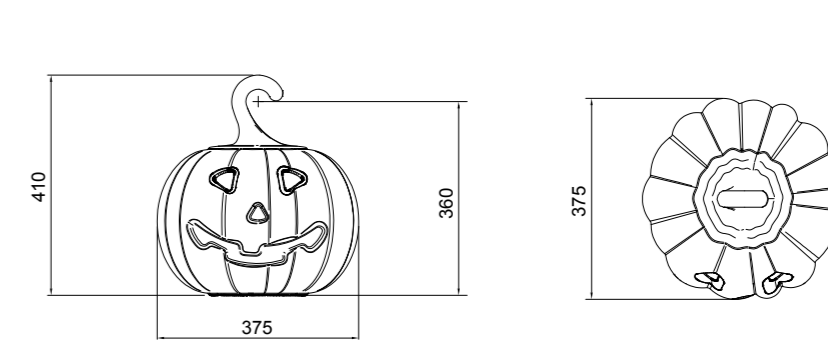

Available colours / **Lighting**

OPTIONAL
LIGHTING KIT INDOOR (IP20)
LIGHTING KIT OUTDOOR (IP44 / IP67)